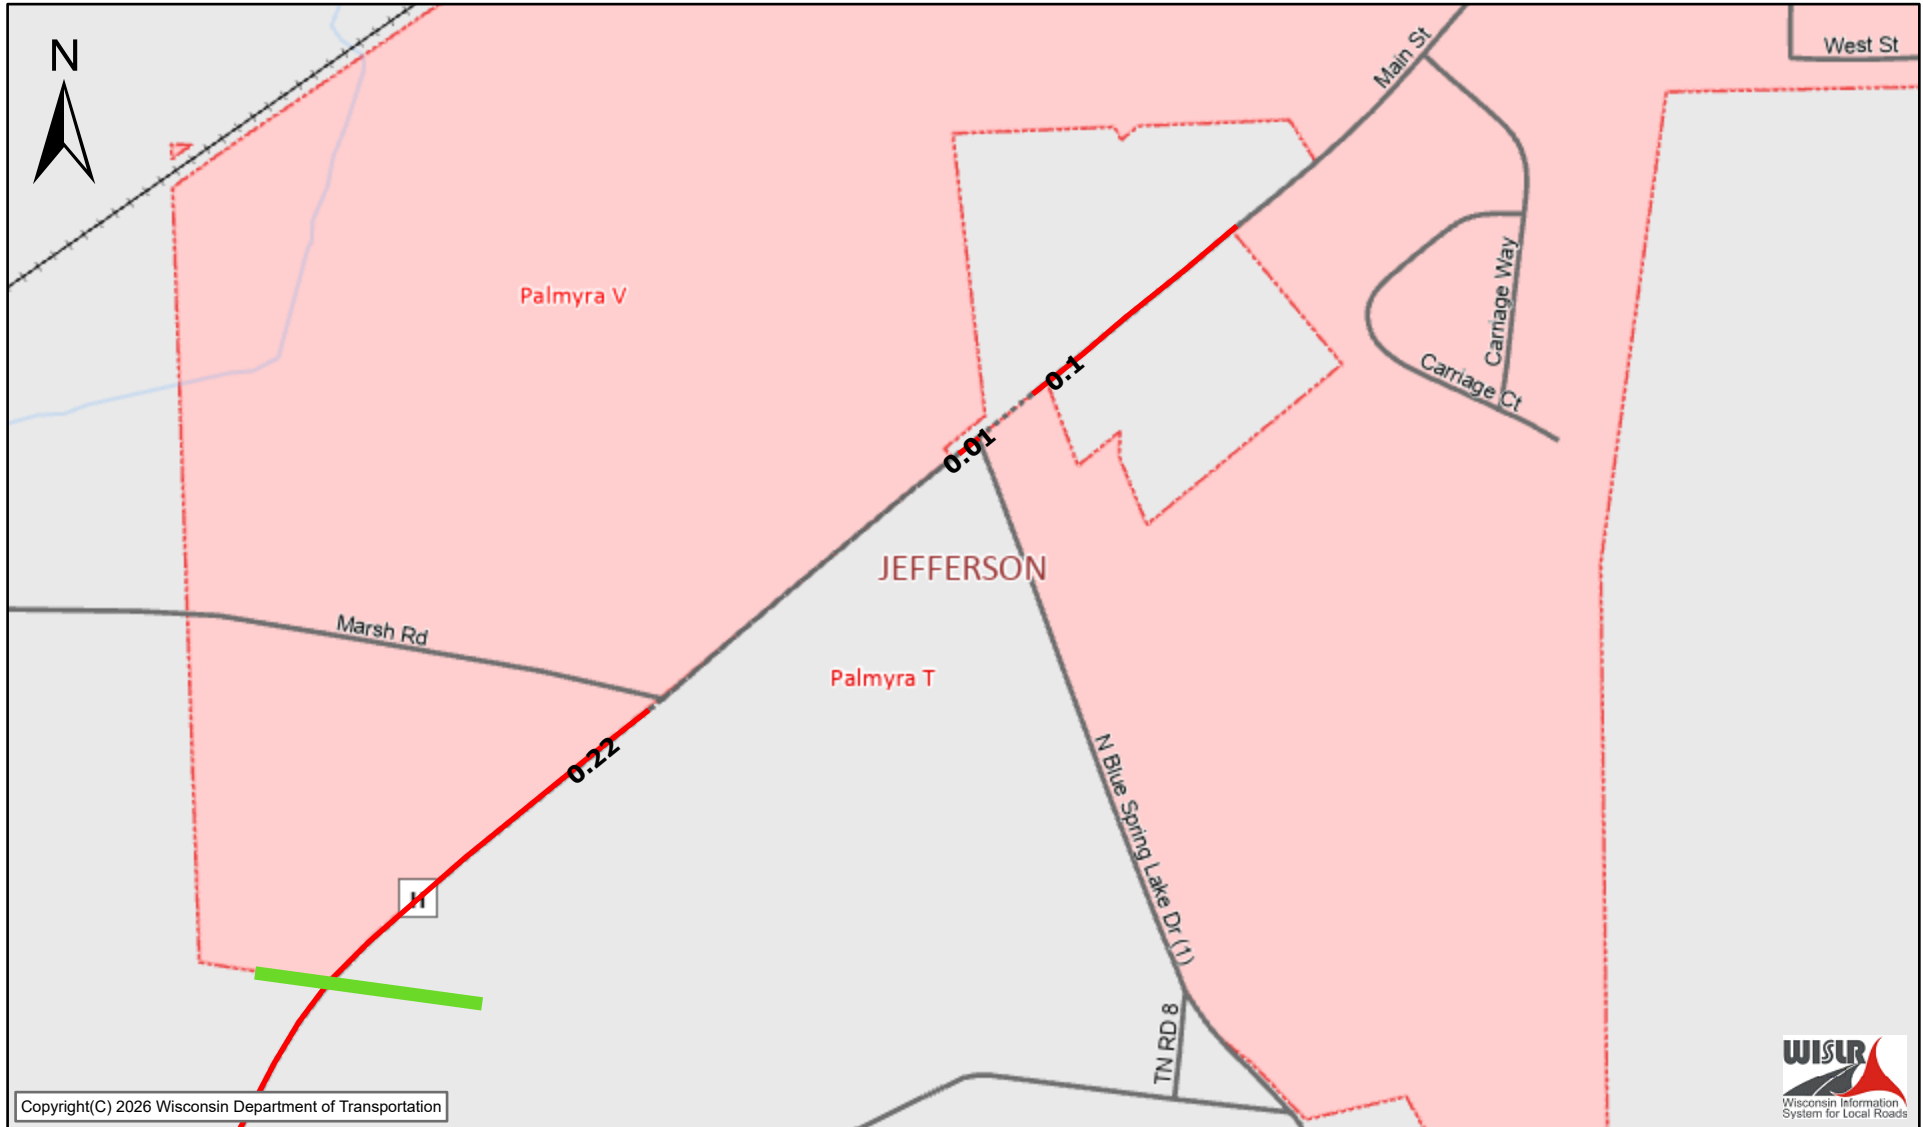

# CTH H - Tn. Palmyra

Copyright(C) 2026 Wisconsin Department of Transportation

The information contained in this data set and information produced from this dataset were created for the official use of the Wisconsin Department of Transportation (WisDOT). Any other use while not prohibited, is the sole responsibility of the user. WisDOT expressly disclaims all liability regarding fitness of use of the information for other than official WisDOT business. Map created on August 1, 2025

- No Data
- ⚡ Railroads
- County Roads**
  - County Trunk Hwy
- Local Roads**
  - Municipal/Local Roads
- Rivers
- Cities/Villages/Towns**
  - Village
  - Town
- Counties